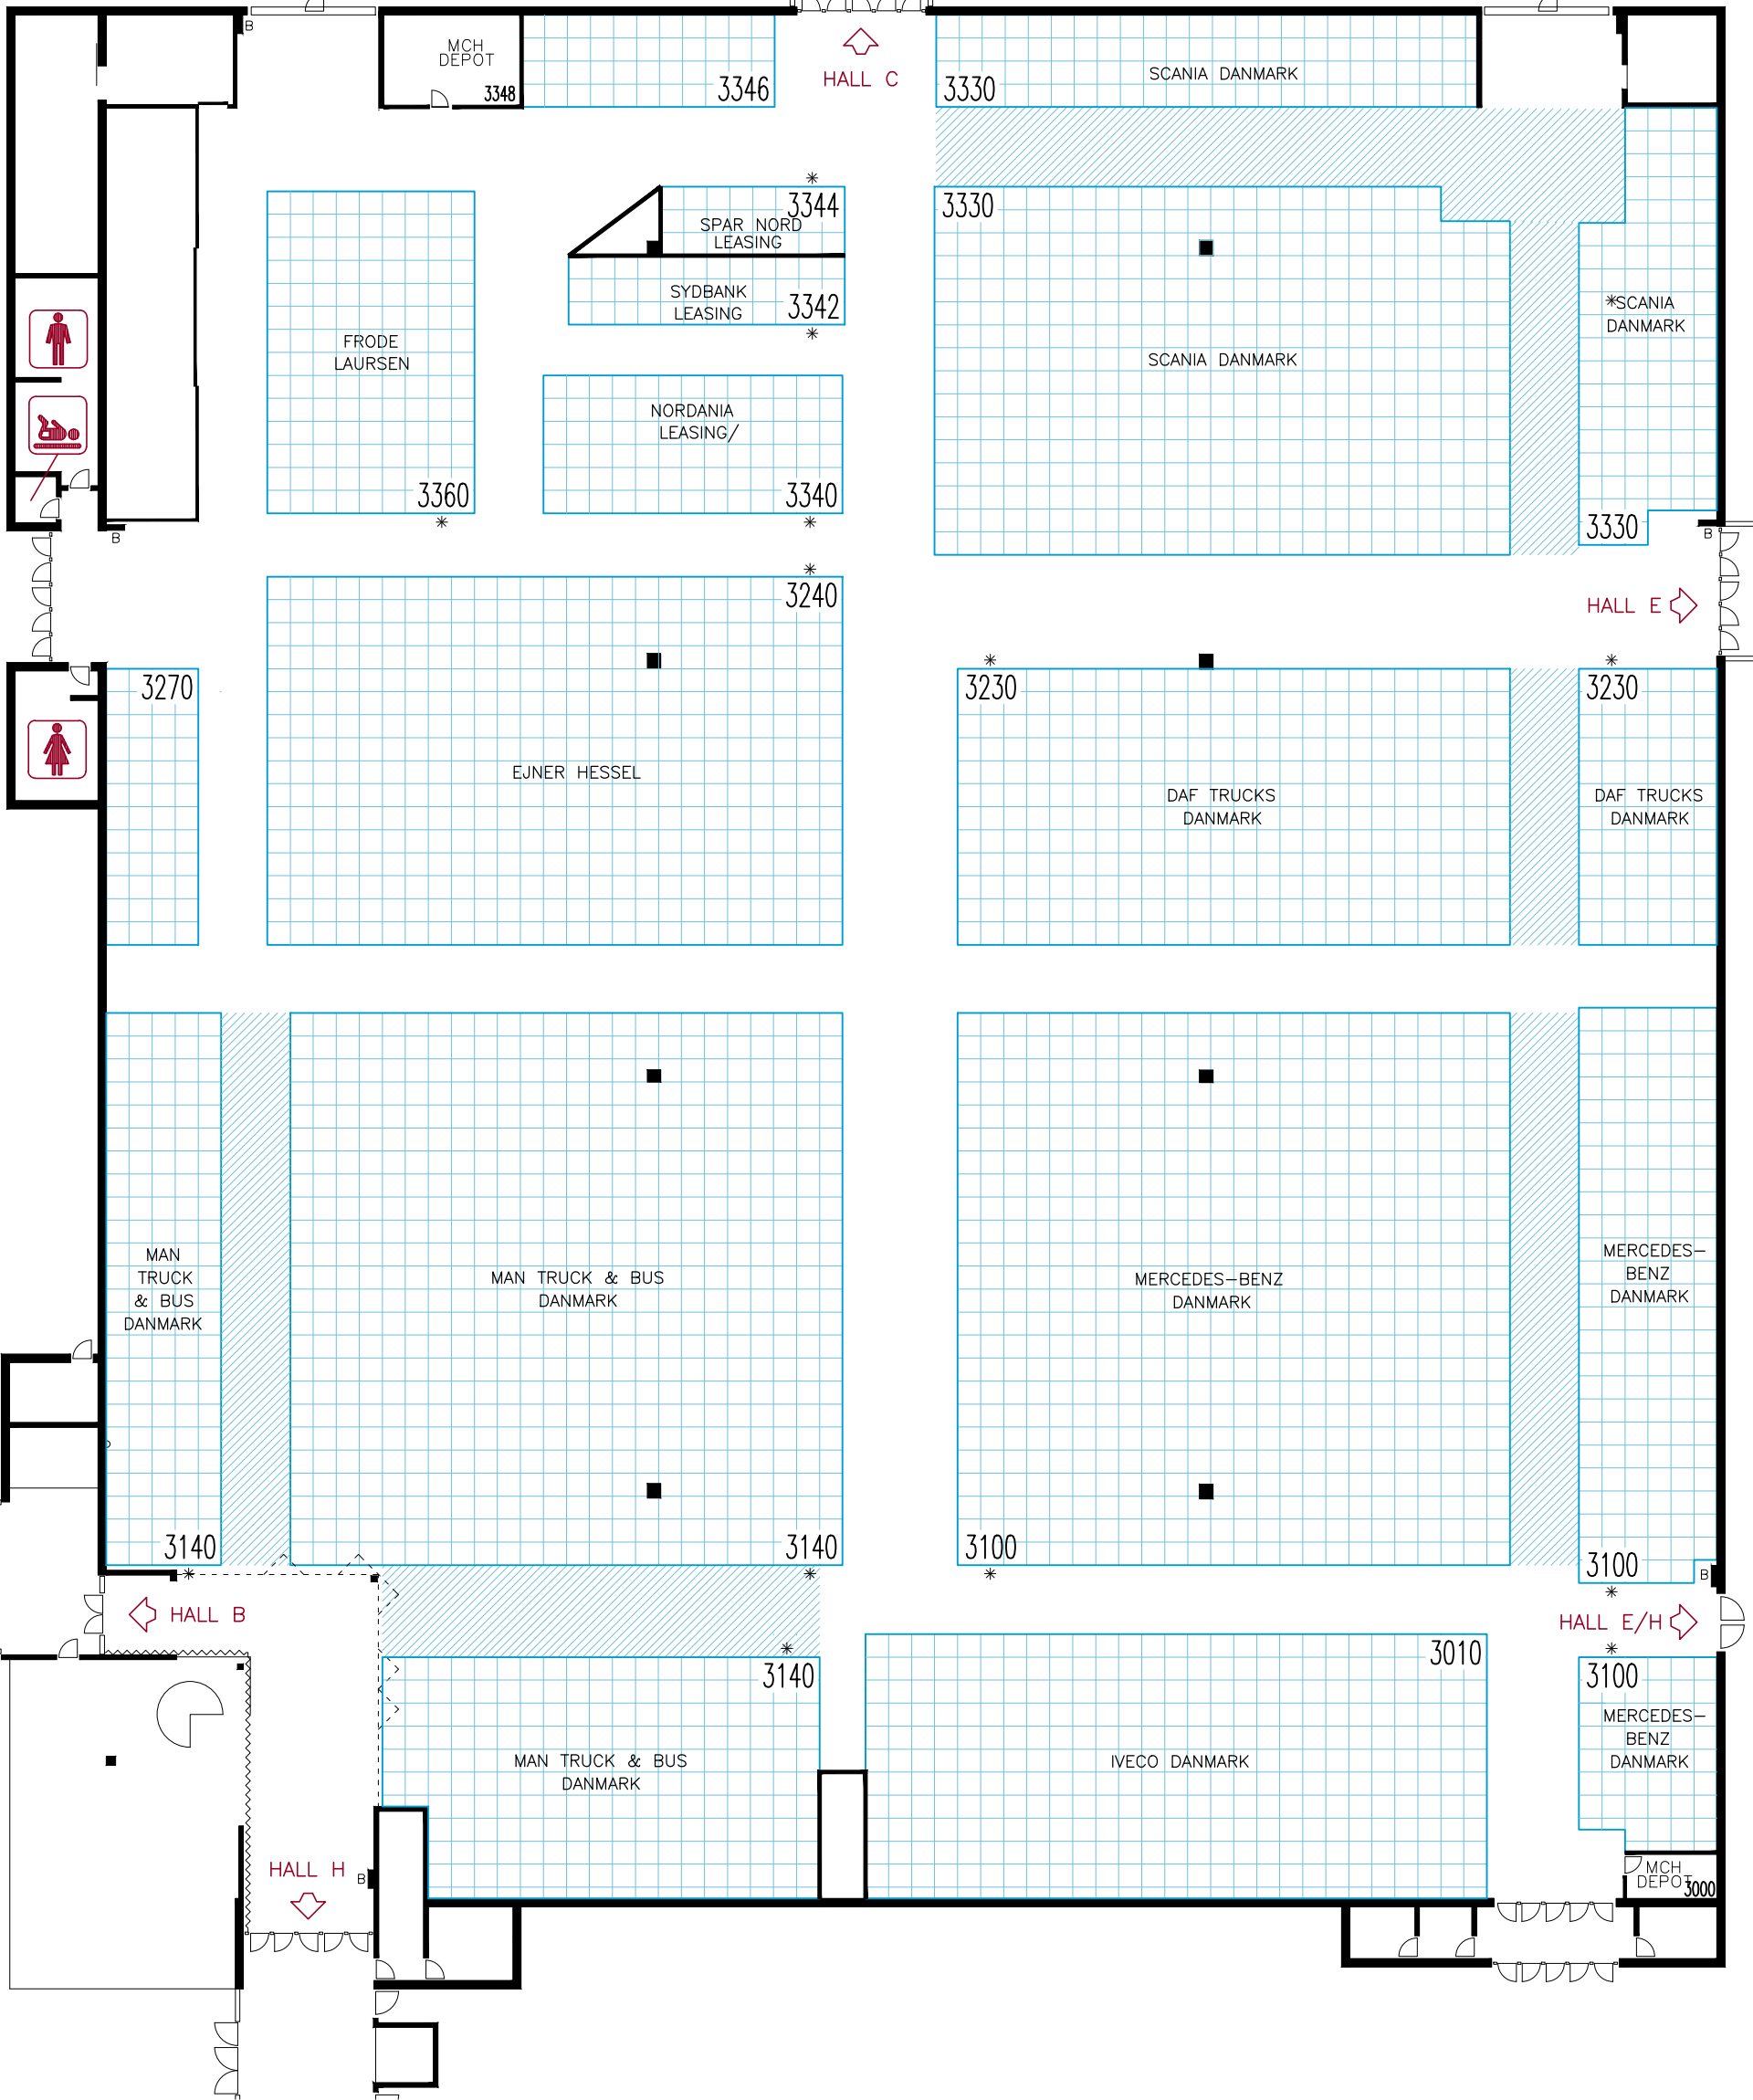

GATE/PORT

H: 440 cm.
B: 540 cm.

GATE/PORT

H: 440 cm.
B: 540 cm.

Hall D

Scale : 1 : 300
Revised : 19.08.21
Draw. by : PWT