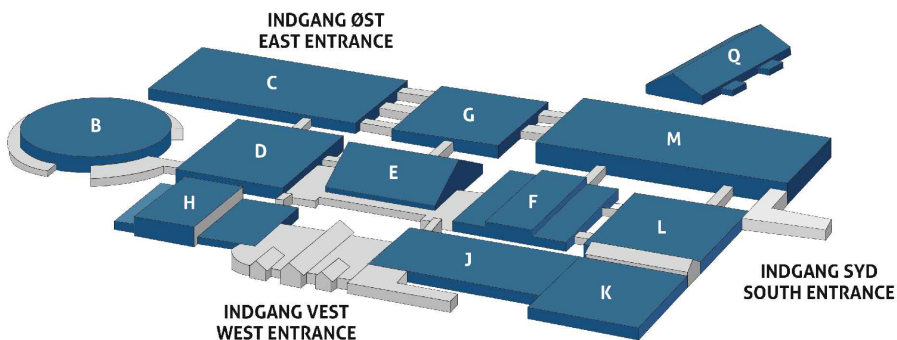

GATE/PORT

H: 440 cm.
B: 540 cm.

GATE/PORT

H: 440 cm.
B: 540 cm.

Hall D

Scale : 1 : 300
Revised : 19.08.21
Draw. by : PWT