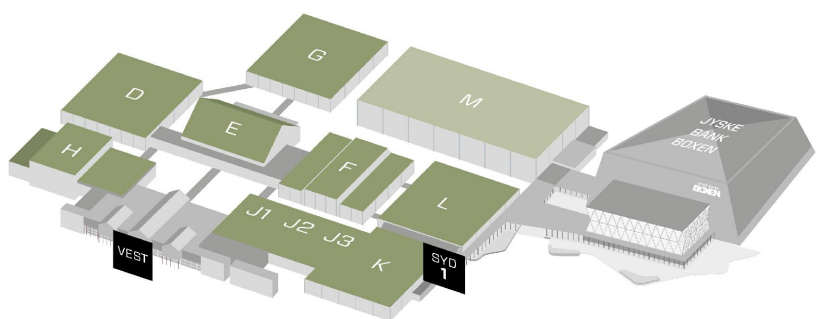

PORT
H: 298 cm.
B: 298 cm.

PORT
H: 450 cm.
B: 398 cm.

- K8300 GREENHOUSE - NATURE TO PEOPLE**
- * K8300 GASA GROUP
 - * K8300 JEBJERG GARTNERI
 - * K8301 GARTNERIET THORUPLUND
 - * K8302 JEBJERG GARTNERI
 - * K8303 GARTNERIET PKM
 - * K8304 DANROSES
 - * K8305 GARTNERIET SVEND NIELSEN
 - * K8306 ELVIRA PLANTS
 - * K8307 GARTNERIET TVILLINGEGAARDEN
 - * K8308 LØVEL GARTNERI
 - * K8309 GARTNERIET LAMMEHAVE
 - * K8310 HEJLSVIG GARTNERI
 - * K8311 GARTNERIET PEDERSEN
 - * K8312 FELDBORG GROWERS
 - * K8313 BYGROWERS
 - * K8314 SCHROLL FLOWER
 - * K8315 BIOSUND

HALL D: INTERIOR & LIFESTYLE
HALL E: TASTE
HALL F: INTERIOR ONE
HALL G: DINING
HALL H: INTERIOR & LIFESTYLE + FASHION

HALL J1+J2: INTERIOR & LIFESTYLE
HALL J3: INTERIOR + SOUVENIRS & GIFTS
HALL K: LIVING & GARDEN
HALL L: INTERIOR & LIGHTING
HALL M: EVENT

18. AUGUST - 21. AUGUST 2022

FORMLAND
NORDIC DESIGN COMMUNITY AUTUMN 22

MCH

HALL K
LIVING & GARDEN

Målførhold : 1 : 300
Revideret : 27.06.22
Tegn. af : MLH / PWT