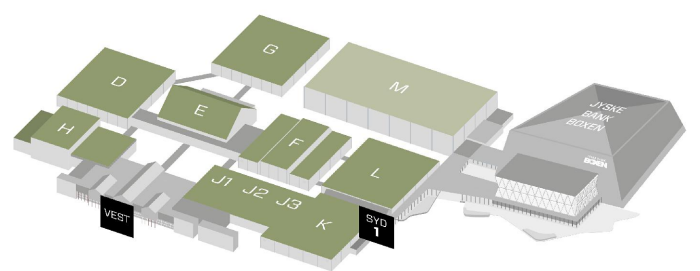

H: 290 cm.
B: 295 cm.

PORT

INTERIOR

PORT

H: 445 cm.
B: 480 cm.

HALL D: INTERIOR & LIFESTYLE
HALL E: TASTE
HALL F: INTERIOR ONE
HALL G: DINING
HALL H: INTERIOR & LIFESTYLE + FASHION

HALL J1+J2: INTERIOR & LIFESTYLE
HALL J3: INTERIOR + SOUVENIRS & GIFTS
HALL K: LIVING & GARDEN
HALL L: INTERIOR & LIGHTING
HALL M: EVENT

FORMLAND

NORDIC DESIGN COMMUNITY | AUTMN 22

18. AUGUST - 21. AUGUST 2022

HALL H INTERIOR FASHION

Målforhold : 1 : 300
Revideret : 16.06.22
Tegn. af : PWT